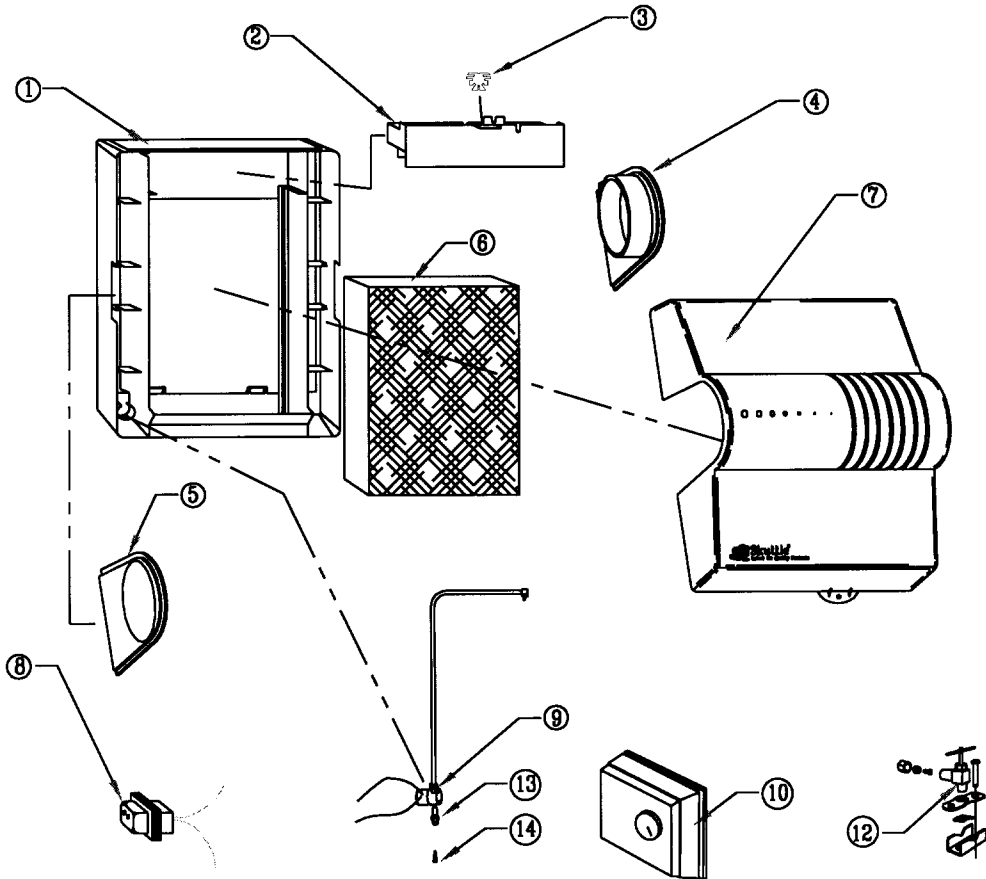

# MODEL 2000 REPLACEMENT PARTS LIST

KEY NO	PART NO.	DESCRIPTION
1	000-1730-094	MOUNTING BASE
2	000-0602-055	DRIP TRAY
3	000-1317-091	WICK
4	000-1730-090	SIDE PIECE W/COLLAR
5	A01-1730-089	SIDE PIECE W/O COLLAR
6	A04-1725-052	EVAPORATOR PAD INCLUDES KEY #3
7	A00-0641-171	COVER
8	000-0814-008	TRANSFORMER 24V, 10VA, 120V PRIMARY
9	A01-0814-148	24V SOLENOID VALVE (UNIVERSAL KIT)
10	SK0-0055-001	HUMIDISTAT ASSEMBLY
12	A00-1128-005	SADDLE VALVE ASSEMBLY
13	000-1106-030	ORIFICE .020DIA.
14	000-1319-051	IN-LINE FILTER