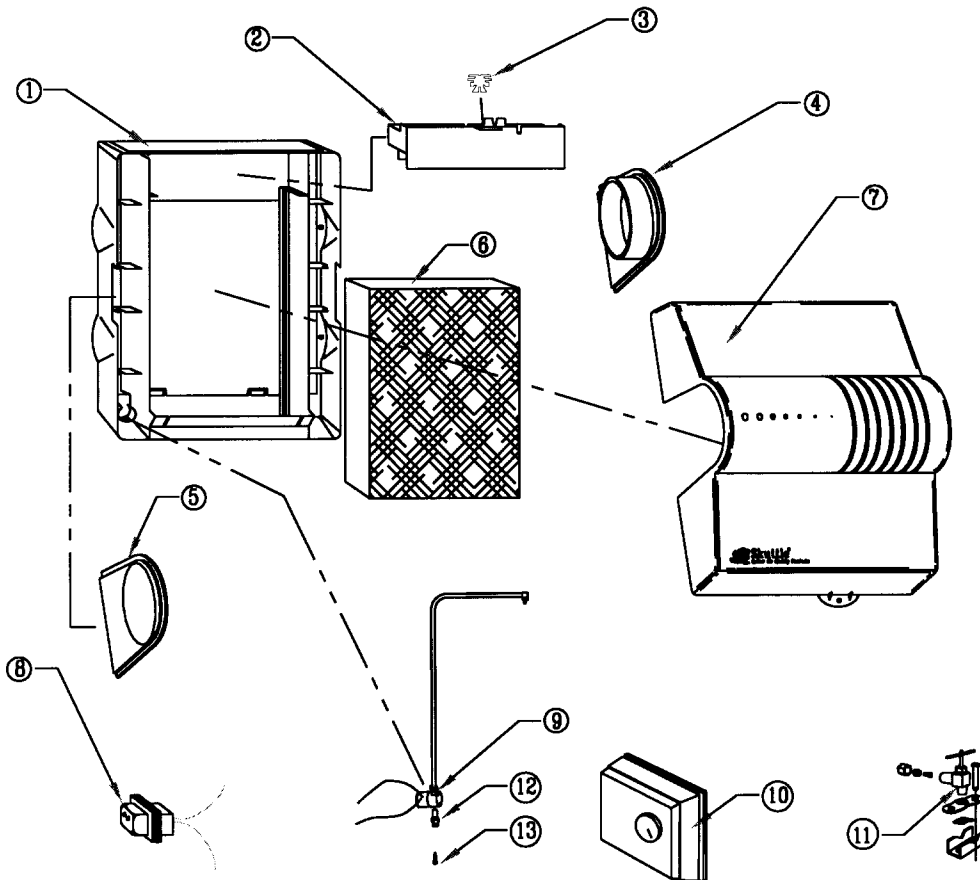

# MODEL 2001 REPLACEMENT PARTS LIST

KEY NO	PART NO.	DESCRIPTION
1	000-1730-091	MOUNTING BASE
2	000-0602-055	DRIP TRAY
3	000-1317-091	WICK
4	000-1730-090	SIDE PIECE W/COLLAR
5	A01-1730-089	SIDE PIECE W/O COLLAR
6	A04-1725-051	EVAPORATOR PAD INCLUDES KEY #3
7	A00-0641-170	COVER
8	000-0814-008	TRANSFORMER 24V, 10VA, 120V PRIMARY
9	A01-0814-148	24V SOLENOID VALVE (UNIVERSAL KIT)
10	SK0-0055-001	HUMIDISTAT ASSEMBLY
11	A00-1128-005	SADDLE VALVE ASSEMBLY
12	000-1106-030	ORIFICE .020DIA.
13	000-1319-051	IN-LINE FILTER