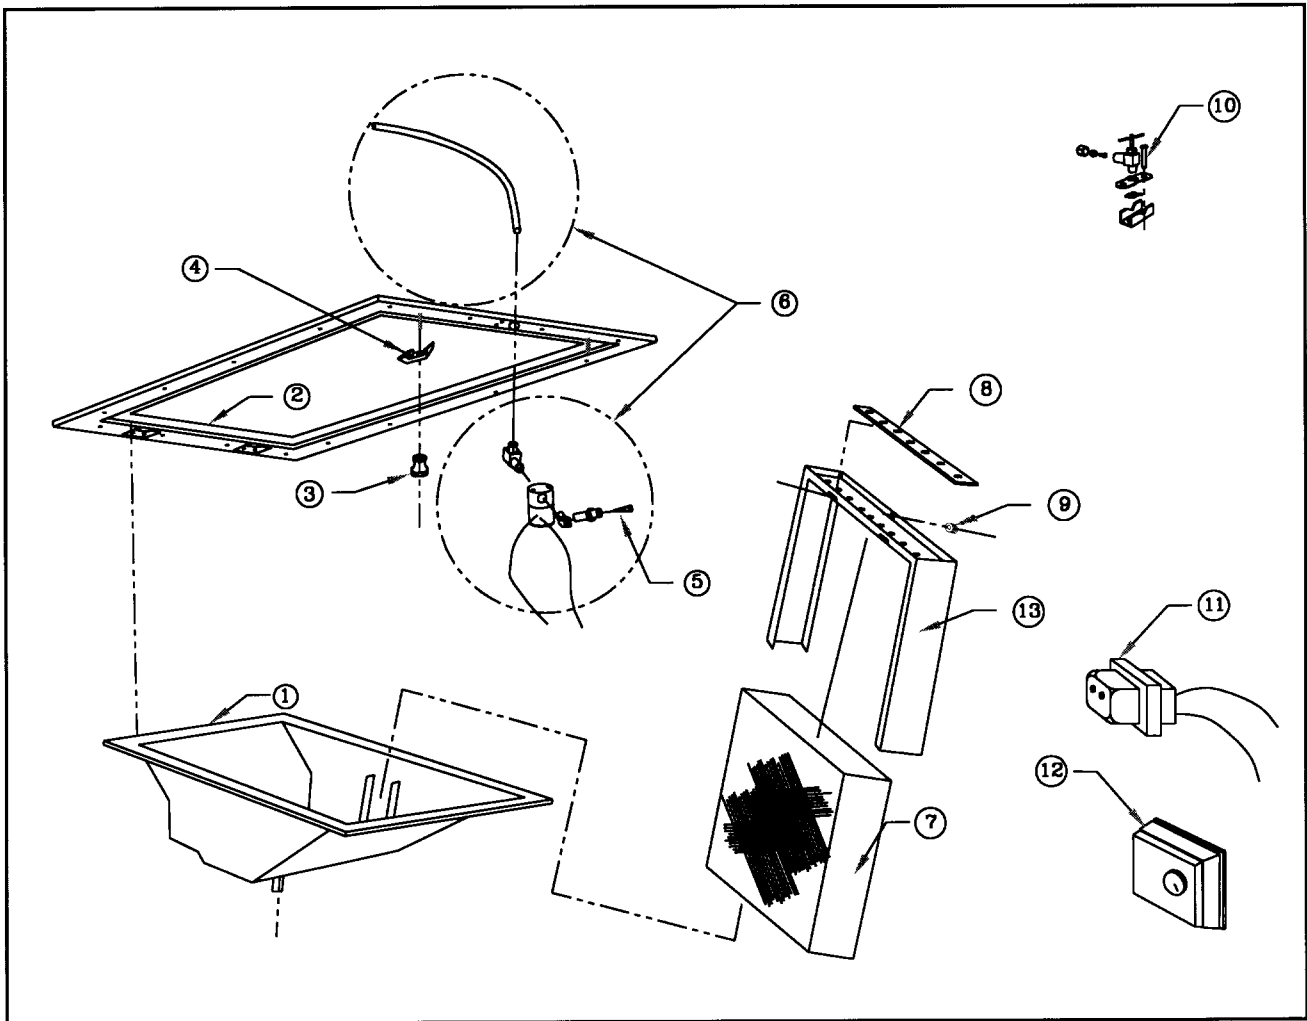

# MODEL 55-UD REPLACEMENT PARTS LIST

KEY NO	PART NO.	DESCRIPTION
1	A00-0602-049	WATER PAN ASSEMBLY
2	A00-1707-086	MOUNTING FRAME ASSEMBLY.
3	000-1052-009	BRASS THUMB NUT 8-32 THD.
4	000-0803-040	HOLDING CLAMP
5	000-1319-051	IN-LINE FILTER
6	A01-0814-148	24V SOLENOID VALVE (UNIVERSAL KIT)
7	A04-1725-045	EVAPORATOR PAD INCLUDES KEY#8
8	000-1317-086	DRIP TRAY WICK
9	000-0693-006	RUBBER GROMMET
10	A00-1128-005	SADDLE VALVE ASSEMBLY
11	000-0814-008	TRANSFORMER 24V, 10VA, 120V PRIMARY
12	SK0-0055-000	HUMIDISTAT ASSEMBLY
13	A00-1715-025	PAD FRAME