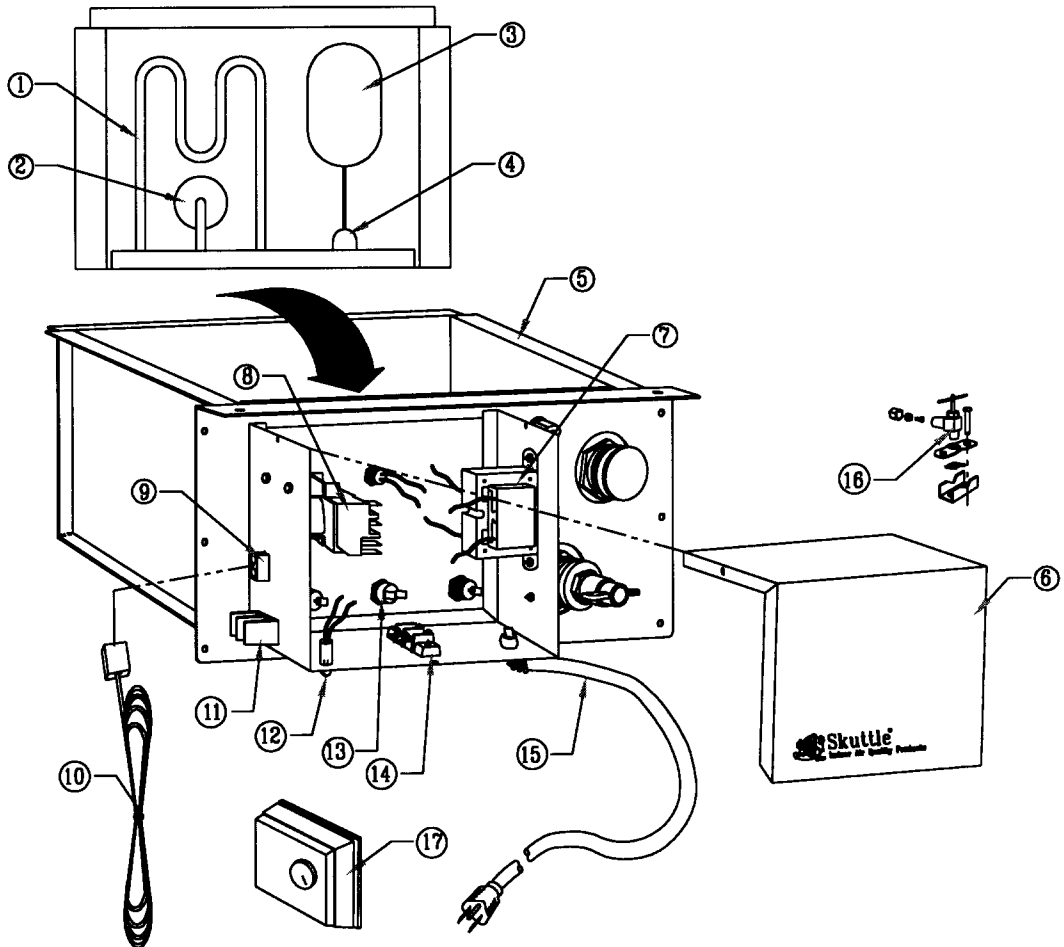

MODEL 60-1 REPLACEMENT PARTS LIST

KEY NO	PART NO.	DESCRIPTION
1	000-0430-055	HEATING ELEMENT
2	000-0814-132	SAFETY FLOAT SWITCH
3	A00-1309-012	FLOAT FOR WATER FILL VALVE
4	000-1731-012	WATER FILL VALVE
5	A01-1730-078	WATER PAN ASSEMBLY
6	000-0641-150	ELECTRICAL ENCLOSURE COVER
7	000-0814-133	TRANSFORMER 120V PRI. 24V SEC.
8	000-0431-031	CONTROL RELAY DPST 24V
9&10	A00-0811-120	FAN WIRING ASSEMBLY 2PCS.
11	000-0814-135	HUMIDISTAT CONTROL TERMINAL BLOCK
12	000-0814-139	INDICATOR LIGHT
13	000-0431-030	THERMAL FAN CONTROL "THERMOSTAT"
14	000-0814-134	POWER DISTRIBUTION BLOCK
15	000-0811-107	POWER SUPPLY CORD W/STRAIN RELIEF
16	A00-1128-005	SADDLE VALVE ASSEMBLY
17	SK0-0055-001	HUMIDISTAT ASSEMBLY
18	A00-0693-020	GASKET SET (5) PIECE (NOT SHOWN)