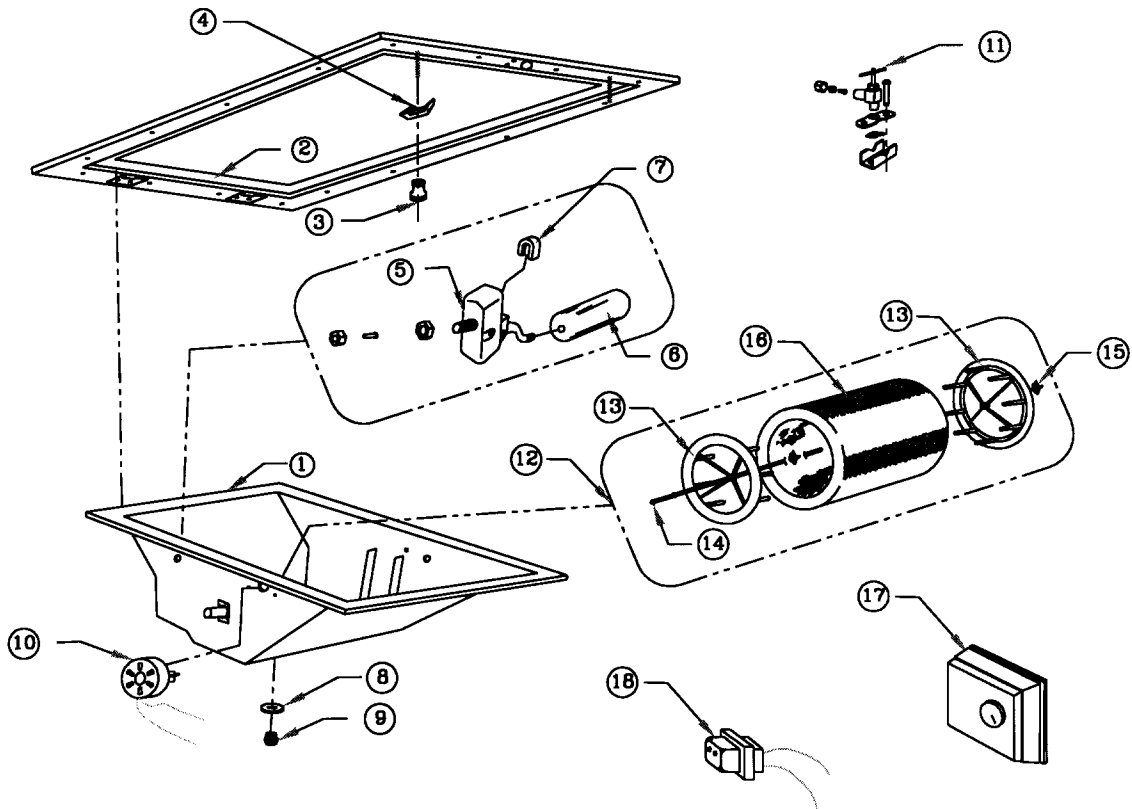

MODEL 86-UD REPLACEMENT PARTS LIST

KEY NO	PART NO.	DESCRIPTION
1	A00-0602-052	WATER PAN ASSEMBLY
2	A00-1707-086	MOUNTING FRAME ASSEMBLY
3	000-1052-009	BRASS THUMB NUT 8-32 THD.
4	000-0803-040	HOLDING CLAMP
5	B48-0000-000	FLOAT VALVE
6	A00-1309-005	FLOAT FOR VALVE
7	A00-1708-002	VALVE SEAT
8	000-0693-033	RUBBER WASHER
9	000-1317-090	SCREW IN PLUG
10	A05-1721-042	MOTOR 24VAC.
11	A00-1128-005	SADDLE VALVE ASSEMBLY
12	A06-1722-019	DRUM ASSEMBLY= KEY#s 13,14,15
13	000-1722-021	LARGE OPEN DRUM END
14	000-1526-060	DRUM SHAFT
15	000-0692-029	DRUM CLIP / PACKAGED WITH NEW PAD
16	A04-1725-050	EVAPORATOR PAD / INCLUDES CLIPS
17	SK0-0055-001	HUMIDISTAT ASSEMBLY
18	000-0814-008	TRANSFORMER 24V, 10VA, 120V PRIMARY